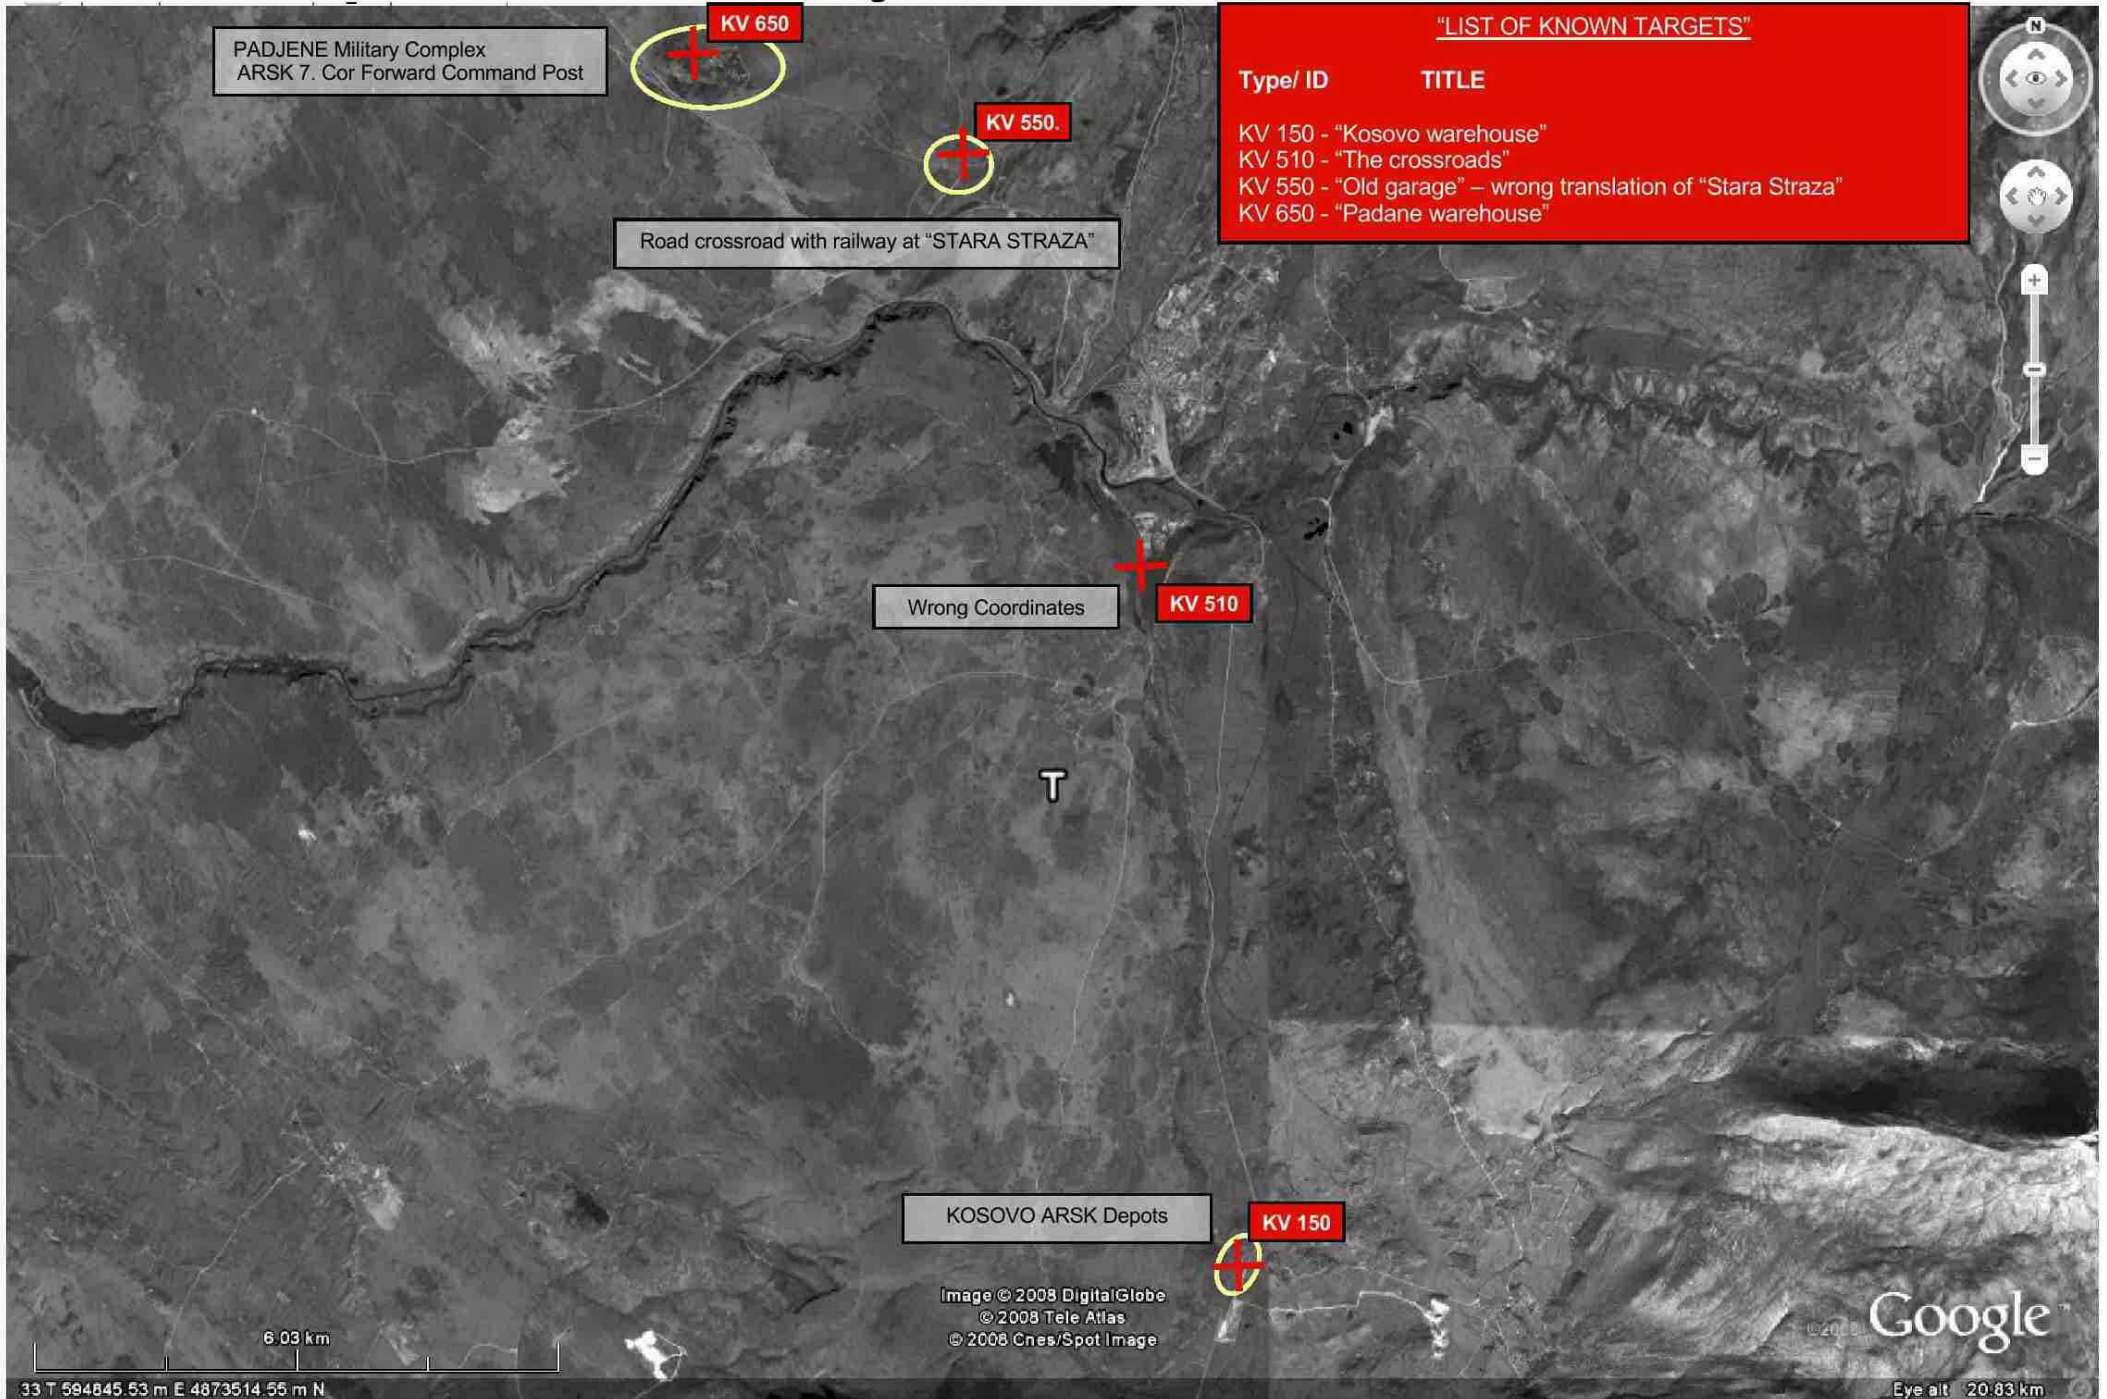

D-131 MAP OF LEGITIMATE MILITARY TARGETS (b/w)
65 ter 6119 „TABLE OF IDENTIFIED TARGETS” (red)
Targets located in Knin

KV NUMBER = FIRE TYPE Concentrated Fire (BCS - „Konzentrirana Vatra”)
= TARGET ID

65 ter 6119 „TABLE OF IDENTIFIED TARGETS” (red)
 Targets located outside of Knin

"LIST OF KNOWN TARGETS"

Type/ ID	TITLE
KV 150 -	"Kosovo warehouse"
KV 510 -	"The crossroads"
KV 550 -	"Old garage" – wrong translation of "Stara Straza"
KV 650 -	"Padane warehouse"

D-131 MAP OF LEGITIMATE MILITARY TARGETS (b/w)
ERN 0634-7307-0634-7311 "LIST OF TARGETS FOR ARTILLERY PREPARATION FIRE IN KNIN" (colored)
 - All targets taken from 65 ter 6119 „Table of identified targets”, one corrected