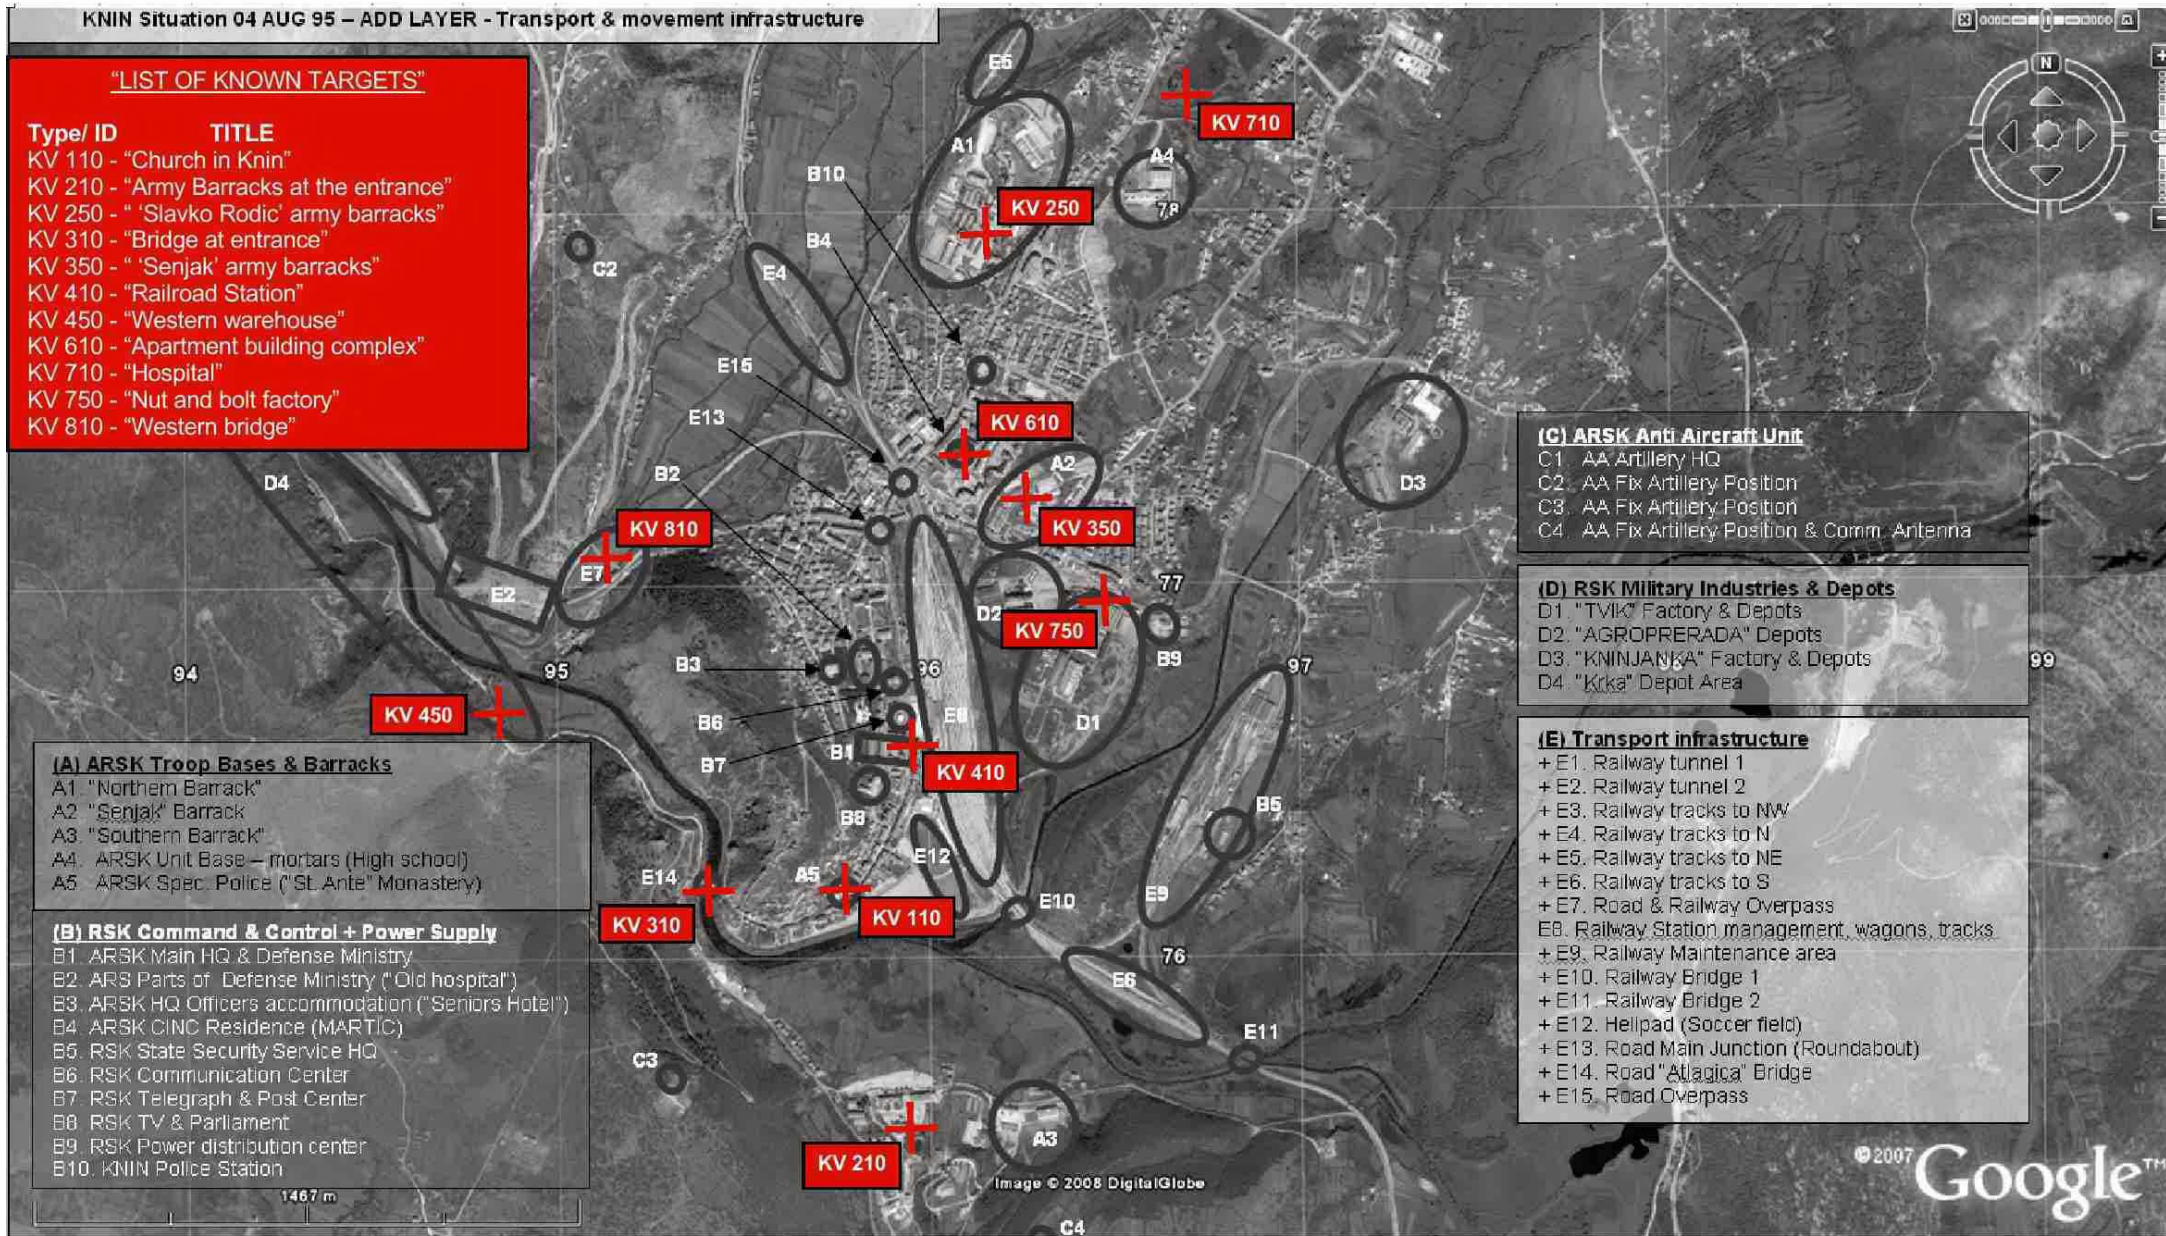

D-131 MAP OF LEGITIMATE MILITARY TARGETS (b/w)
65 ter 6119 „TABLE OF IDENTIFIED TARGETS” (red)
Targets located in Knin

KV NUMBER = FIRE TYPE Concentrated Fire (BCS - „Konzentrirana Vatra”)
= TARGET ID

65 ter 6119 „TABLE OF IDENTIFIED TARGETS” (red)
 Targets located outside of Knin

"LIST OF KNOWN TARGETS"

Type/ ID	TITLE
KV 150 -	"Kosovo warehouse"
KV 510 -	"The crossroads"
KV 550 -	"Old garage" – wrong translation of "Stara Straza"
KV 650 -	"Padane warehouse"

D-131 MAP OF LEGITIMATE MILITARY TARGETS (b/w)
ERN 0634-7307-0634-7311 "LIST OF TARGETS FOR ARTILLERY PREPARATION FIRE IN KNIN" (colored)
 - All targets taken from 65 ter 6119 „Table of identified targets”, one corrected